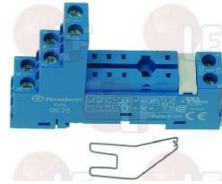

JEMI 210082

Relays

3351036 MINI RELAY 40.51 10A 240V 50/60Hz
1 switching contact

3351039 SOCKET WITH TERMINALS 95.75 10A 250V

JEMI 2054012

JEMI 2054013

Rotary switches

3057196 SELECTOR SWITCH 0-1 POSITIONS
contact capacity 16A 250V - max 150°C
D-shaft \varnothing 6x4.6 mm
for Bratt pan (JEMI) - Series 900