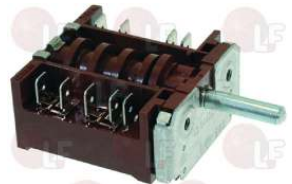

Relays

3351036 MINI RELAY 40.51 10A 240V 50/60Hz
1 switching contact

3351039 SOCKET WITH TERMINALS 95.75 10A 250V

JEMI 2054012

JEMI 2054013

Rotary switches

3057196 SELECTOR SWITCH 0-1 POSITIONS
contact capacity 16A 250V - max 150°C
D-shaft $\varnothing$ 6x4.6 mm
for Bratt pan (JEMI) - Series 900

JEMI 998165

3057060 SELECTOR SWITCH 0-3 POSITIONS
contact capacity 16A 250V - max 150°C
D-shaft $\varnothing$ 6x4.6 mm
for Oven under cooktop (JEMI) - Series 550
Series 600 - Series 700 - Series 900

3241123 KNOB $\varnothing$ 50 mm
D-shaped hole 6x4.6 mm

JEMI 2004051

JEMI 2016012

3057087 SELECTOR SWITCH 0-3 POSITIONS
contact capacity 16A 250V - max 150°
D-shaft $\varnothing$ 6x4.6 mm

JEMI 240045