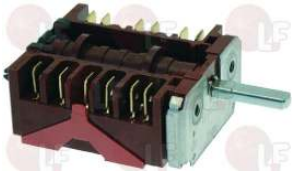

JEMI 210082

Relays

3351036 MINI RELAY 40.51 10A 240V 50/60Hz
1 switching contact

3351039 SOCKET WITH TERMINALS 95.75 10A 250V

JEMI 2054012

JEMI 2054013

Rotary switches

3057196 SELECTOR SWITCH 0-1 POSITIONS
contact capacity 16A 250V - max 150°C
D-shaft \varnothing 6x4.6 mm
for Bratt pan (JEMI) - Series 900